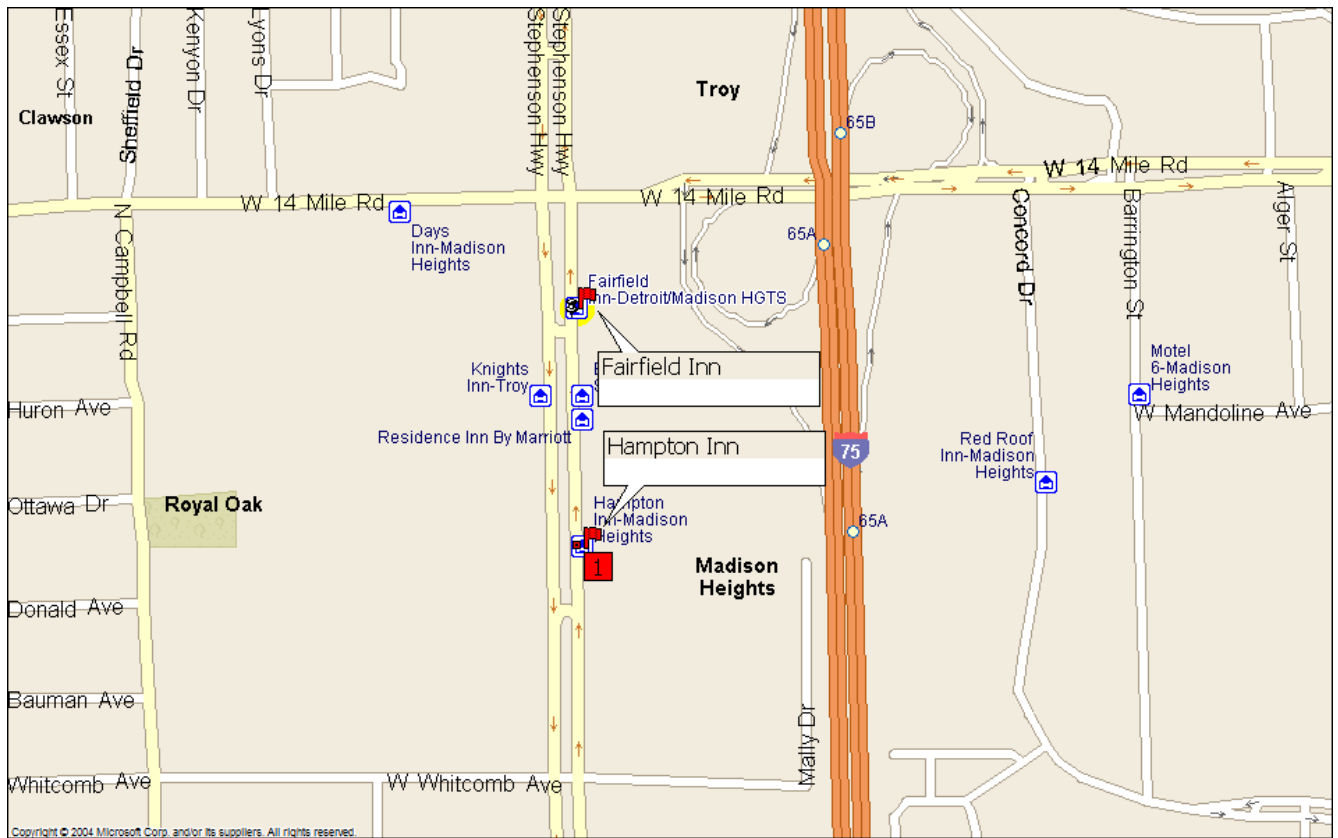

#### Hampton Inn Detroit/Madison Heights/South Troy

**32420 Stephenson Hwy., Madison Heights, Michigan, USA 48071**

**Tel: 1-248-585-8881 Fax: +1-248-585-9446**

<http://www.hamptoninn.com/en/hp/hotels/index.jhtml?ctyhocn=DTTMHXX>

### Fairfield Inn Madison Heights

32800 Stephenson Highway  
 Madison Heights, MI 48071  
 (248) 588-3388

Distance from APCC 2.7 mi – about 7 mins

**Guest room, 1 King, Limited view 118.00 (USD) per night Advanced Purchase**  
**Guest room, 2 Double, Limited view 127.00 (USD) per night Advanced Purchase**

This motel is on the corner of Stephenson Road and Maple Road